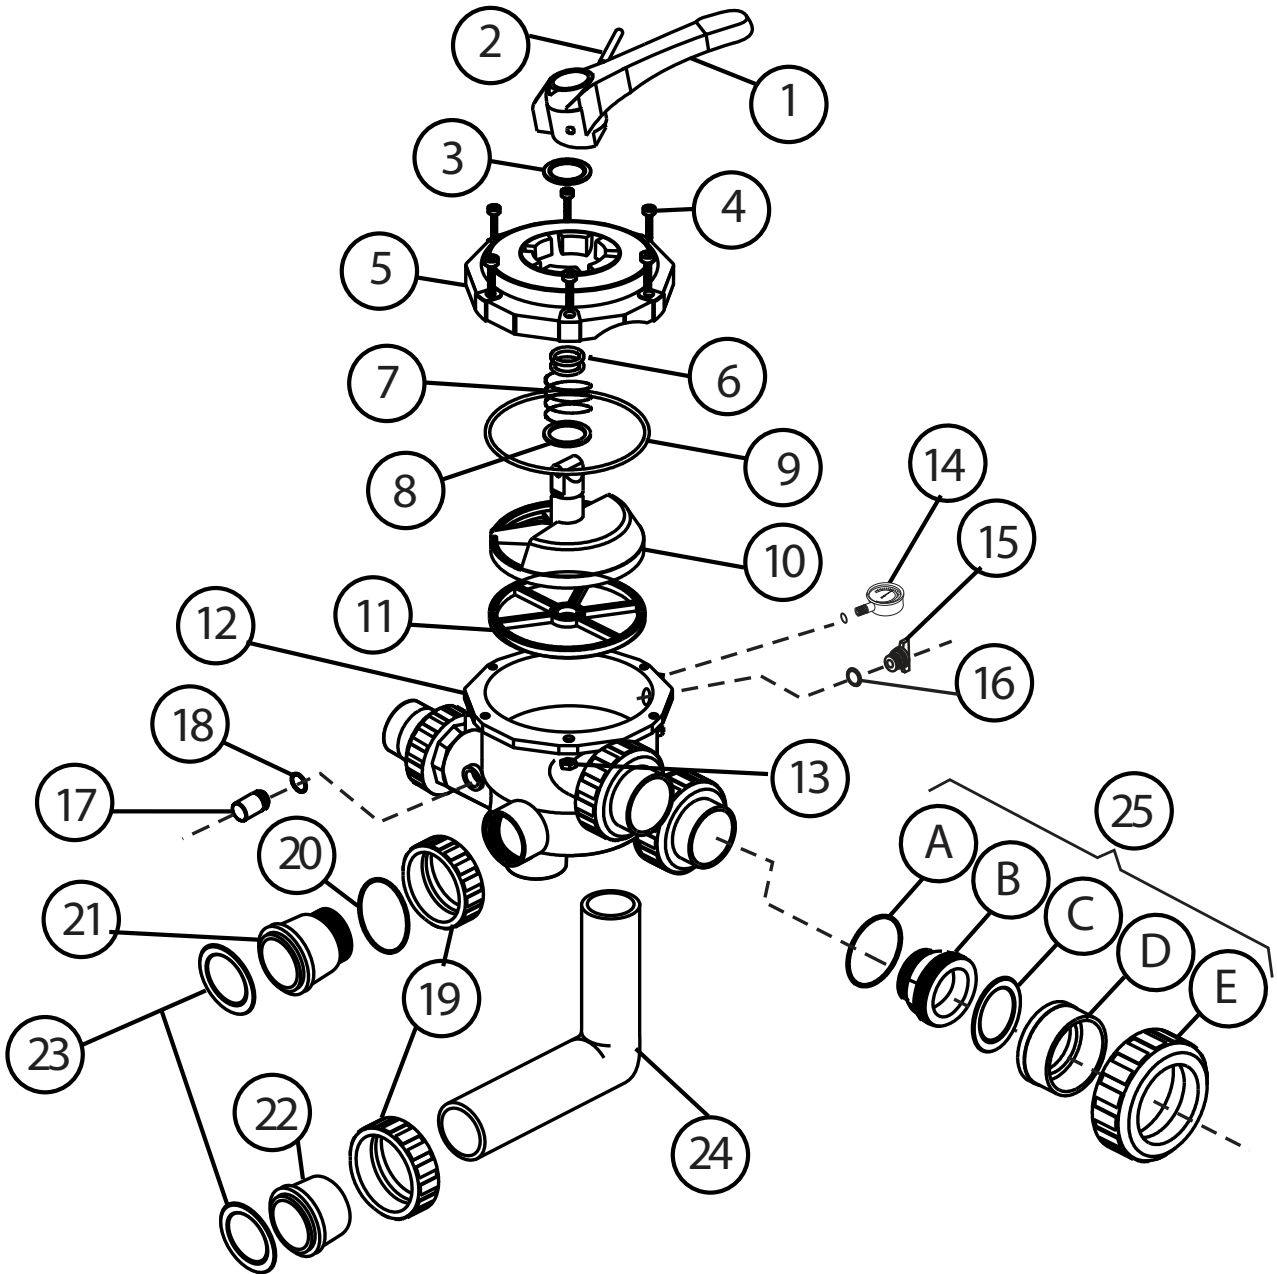

Side Mount Multiport Valve 1.5"

VS1.5

No.	Code	Description	Qty	Remarks
1	10001	Handle	1	
2	30121	Lock Pin	1	
3	10002	Washer for Handle	1	
4	30167	Bolt for Face Plate	6	
5	10006A	Face Plate with Label	1	Specify White/Black
6	20002A	O-ring for Rotor	2	
7	30120	Spring	1	
8	10003A	Washer for Spring	1	
9	20008	O-ring for Face Plate	1	
10	10008A	Rotor	1	
11	20004	Mode Gasket	1	
12	10009	Side Mount Valve Body	1	Specify White/Black
13	30162	Nut for Face Plate	6	
14	30002	Oil Pressure Gauge 0 - 50psi	1	
15	10004	Drain Plug	1	Specify White/Black
16	20015	O-ring for Drain plug & Pressure Gauge	2	
17	10041	Sightglass	1	
18	20010	O-ring for Sightglass	1	
19	10015	Nut	2	Specify White/Black
20	20006	O-ring for Bulkhead	1	
21	10031	Bulkhead Fitting	1	Specify White/Black
22	10017	Union Connector	1	Specify White/Black
23	20007	Gasket for Connector	2	
24	10029	L Tube	1	Specify White/Black
25	70282	1.5" Union Set Metric (White)	3	Components Option Available
	70283	1.5" Union Set Imperial (White)	3	
	70286	1.5" Union Set Metric (Black)	3	
	70287	1.5" Union Set Imperial (Black)	3	
	90511	1.5" Angle - Adjustable Union Set Metric (White) - NEW	3	
	90512	1.5" Angle - Adjustable Union Set Imperial (White) - NEW	3	