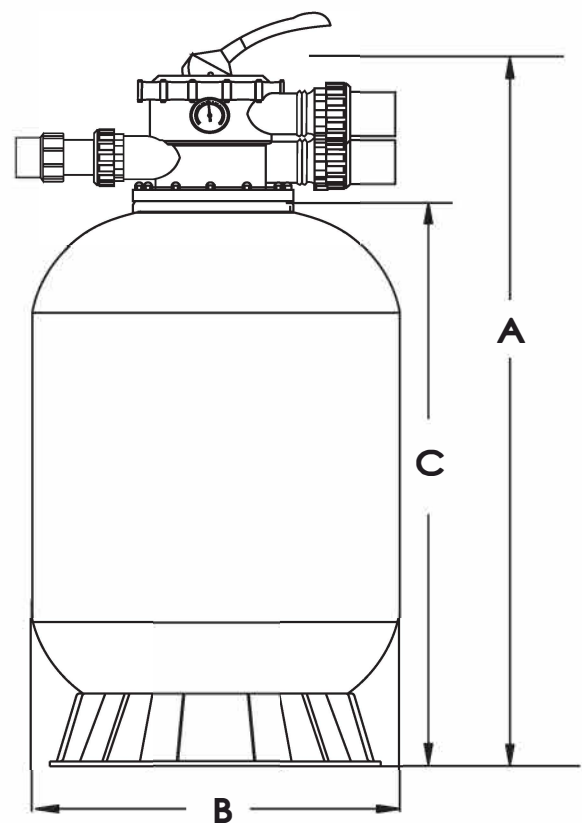

MH SERIES
TOP MOUNTED DEEP BED FILTER

MH SERIES

TOP MOUNTED DEEP BED FILTER

Minder MH Series filter is designed and built with higher media bed depth requirement for an improved filtration performance. With Minder's innovative cross-winding bobbin wound technology, the filter tank is greatly improved for long life. The MH filter comes with top-mounted multiport valve with union size 1.5" and 2.0".

Technical Specifications

Model	Code	Multiport Valve Union Size		Tank Ø	Filtration Area	Designed Velocity	Max Flow Rate		Media Depth Bed	Silica Sand (kg)
		2.5bar	Imperial				Metric	m ³ /h		
V1.5 multiport valve with union size 1.5" / 50mm										
MH16	70925		1.5"	50mm	400	48	6	105	700	53
MH18	70926		1.5"	50mm	450		8	133	700	63
MH21	70927		1.5"	50mm	550		12	192	800	125
MH25	70928		1.5"	50mm	650		16	270	800	230
MH28	70929		1.5"	50mm	700		19	320	850	268
V2.0 multiport valve with union size 2.0" / 63mm										
MH28B	70930		2.0"	63mm	700	48	20	333	850	268
MH30	70931		2.0"	63mm	750		23	390	850	280
MH32	70932		2.0"	63mm	800		25	420	850	350
MH36	70933		2.0"	63mm	900		30	500	850	500

Dimensions

Model	A	B	C
V1.5 multiport valve with union size 1.5" / 50mm			
MH16	1130	400	900
MH18	1130	450	900
MH21	1130	550	900
MH25	1310	650	1080
MH28	1380	700	1150
V2.0 multiport valve with union size 2.0" / 63mm			
MH28B	1420	700	1150
MH30	1420	750	1150
MH32	1420	800	1150
MH36	1500	900	1150